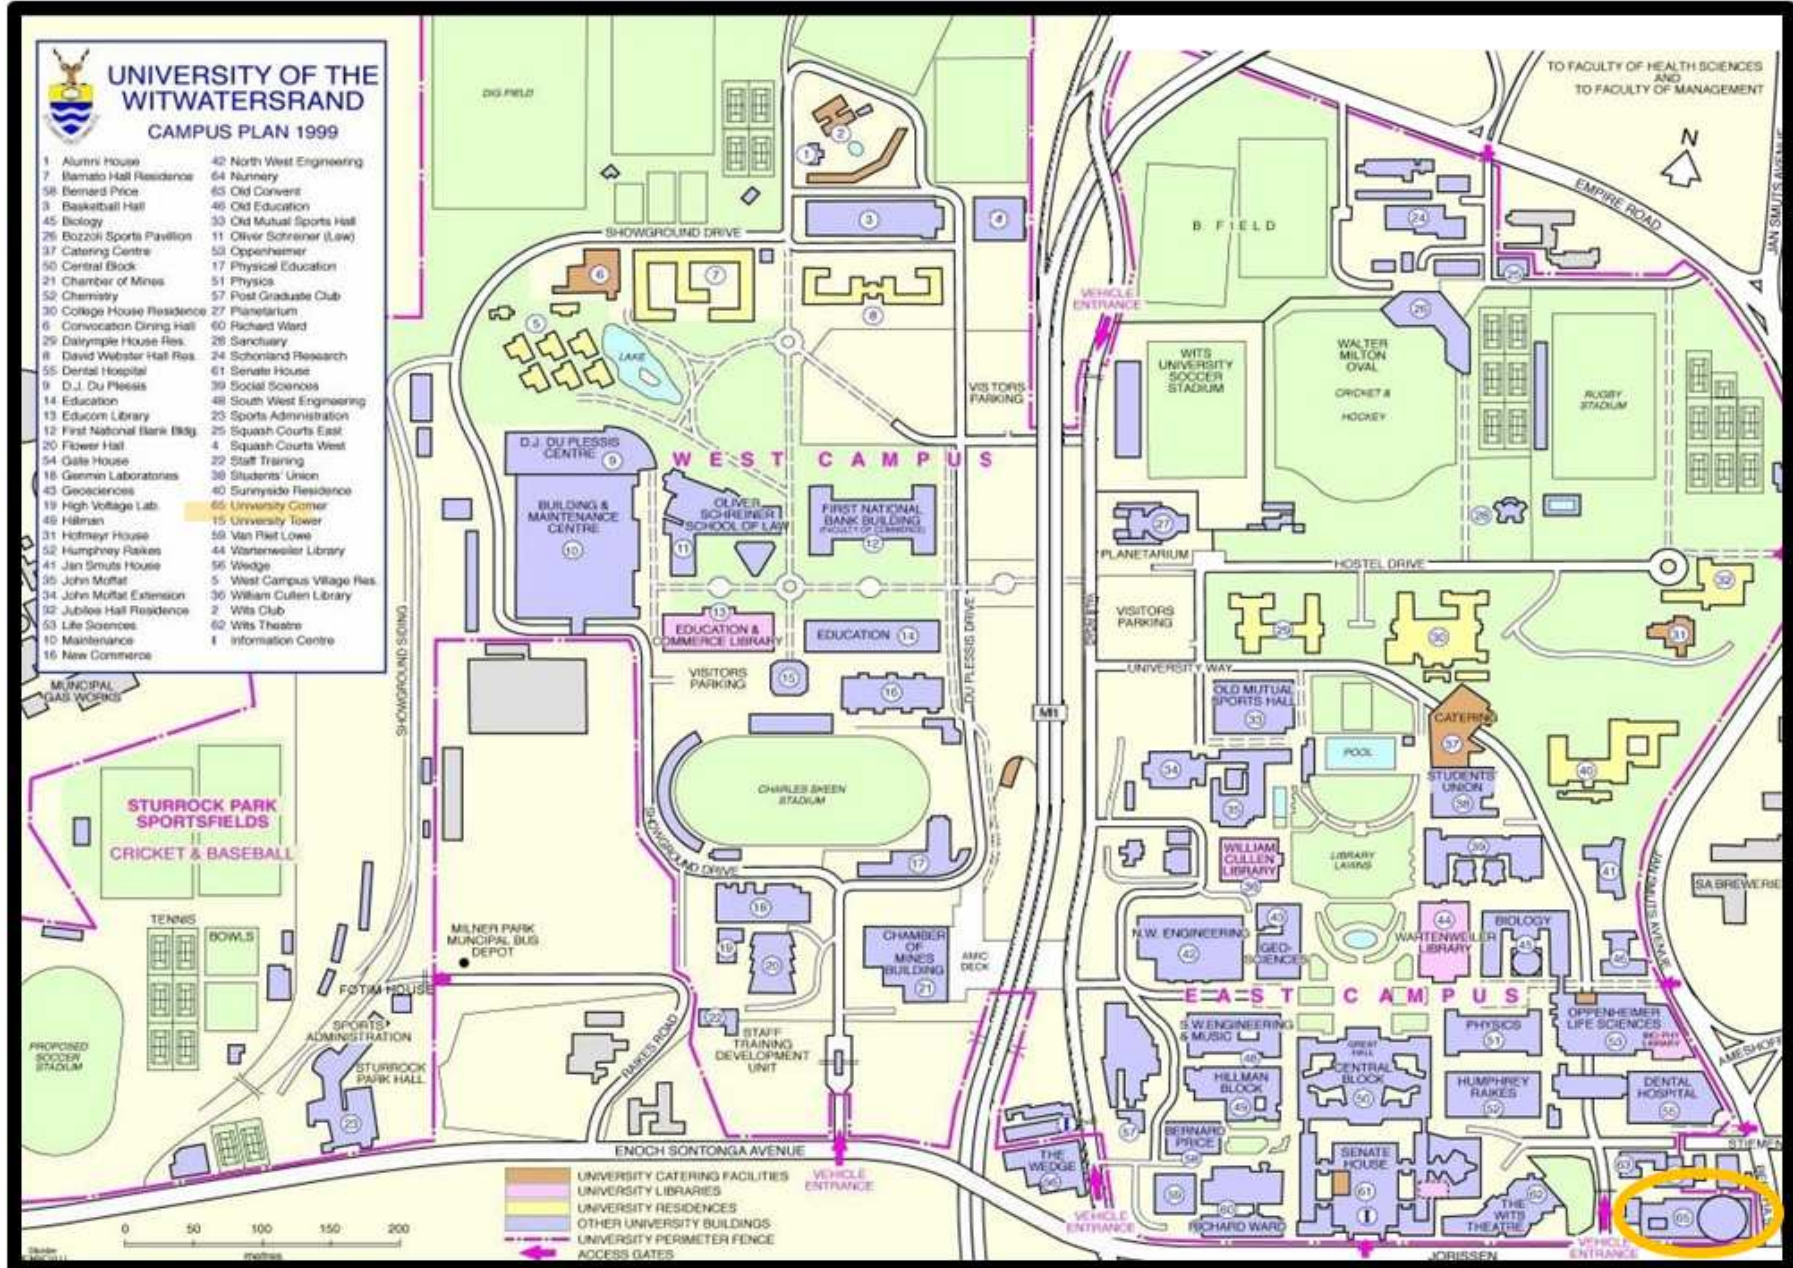

# Map to JCSE

12<sup>th</sup> Floor, University Corner, Corner Jorissen and Jan Smuts Avenue, Braamfontein:

## **Directions to JCSE**

### **From the North:**

M1 South  
Take the Jan Smuts off ramp – M27  
Go straight over the first set of traffic lights (Empire road)  
Keep in the right hand lane  
Go straight over the next set of 2 sets of traffic lights (Ameshoff Street and Jorissen Steet)  
Turn next right into De Kort Street  
Turn first right into Station Street  
At T junction with Jorissen Street turn right  
The parking basement for University Corner is about 20 meters along on the left hand side

### **From the South:**

From the M2 take the M1 North – Sandton/ Pretoria  
Take the Smit Street off ramp  
Cross under the highway  
Turn left onto Smit Street and cross over Eendracht Street and Henri Street.  
Turn left into Station Street  
At T junction with Jorissen Street turn right  
The parking basement for University Corner is about 20 meters along on the left hand side